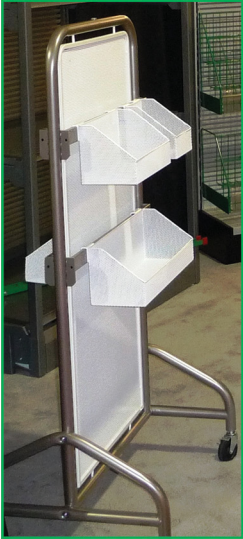

Mixed Material Fixtures

Features

- *Value Engineered systems that feature any combination of wood, laminates, slatwall, metal, lighting, and signage into one finished product*
- *Metal at the fixture's core gives it strength and durability*
- *Tailor made to identify your brand or highlight promotional merchandise*